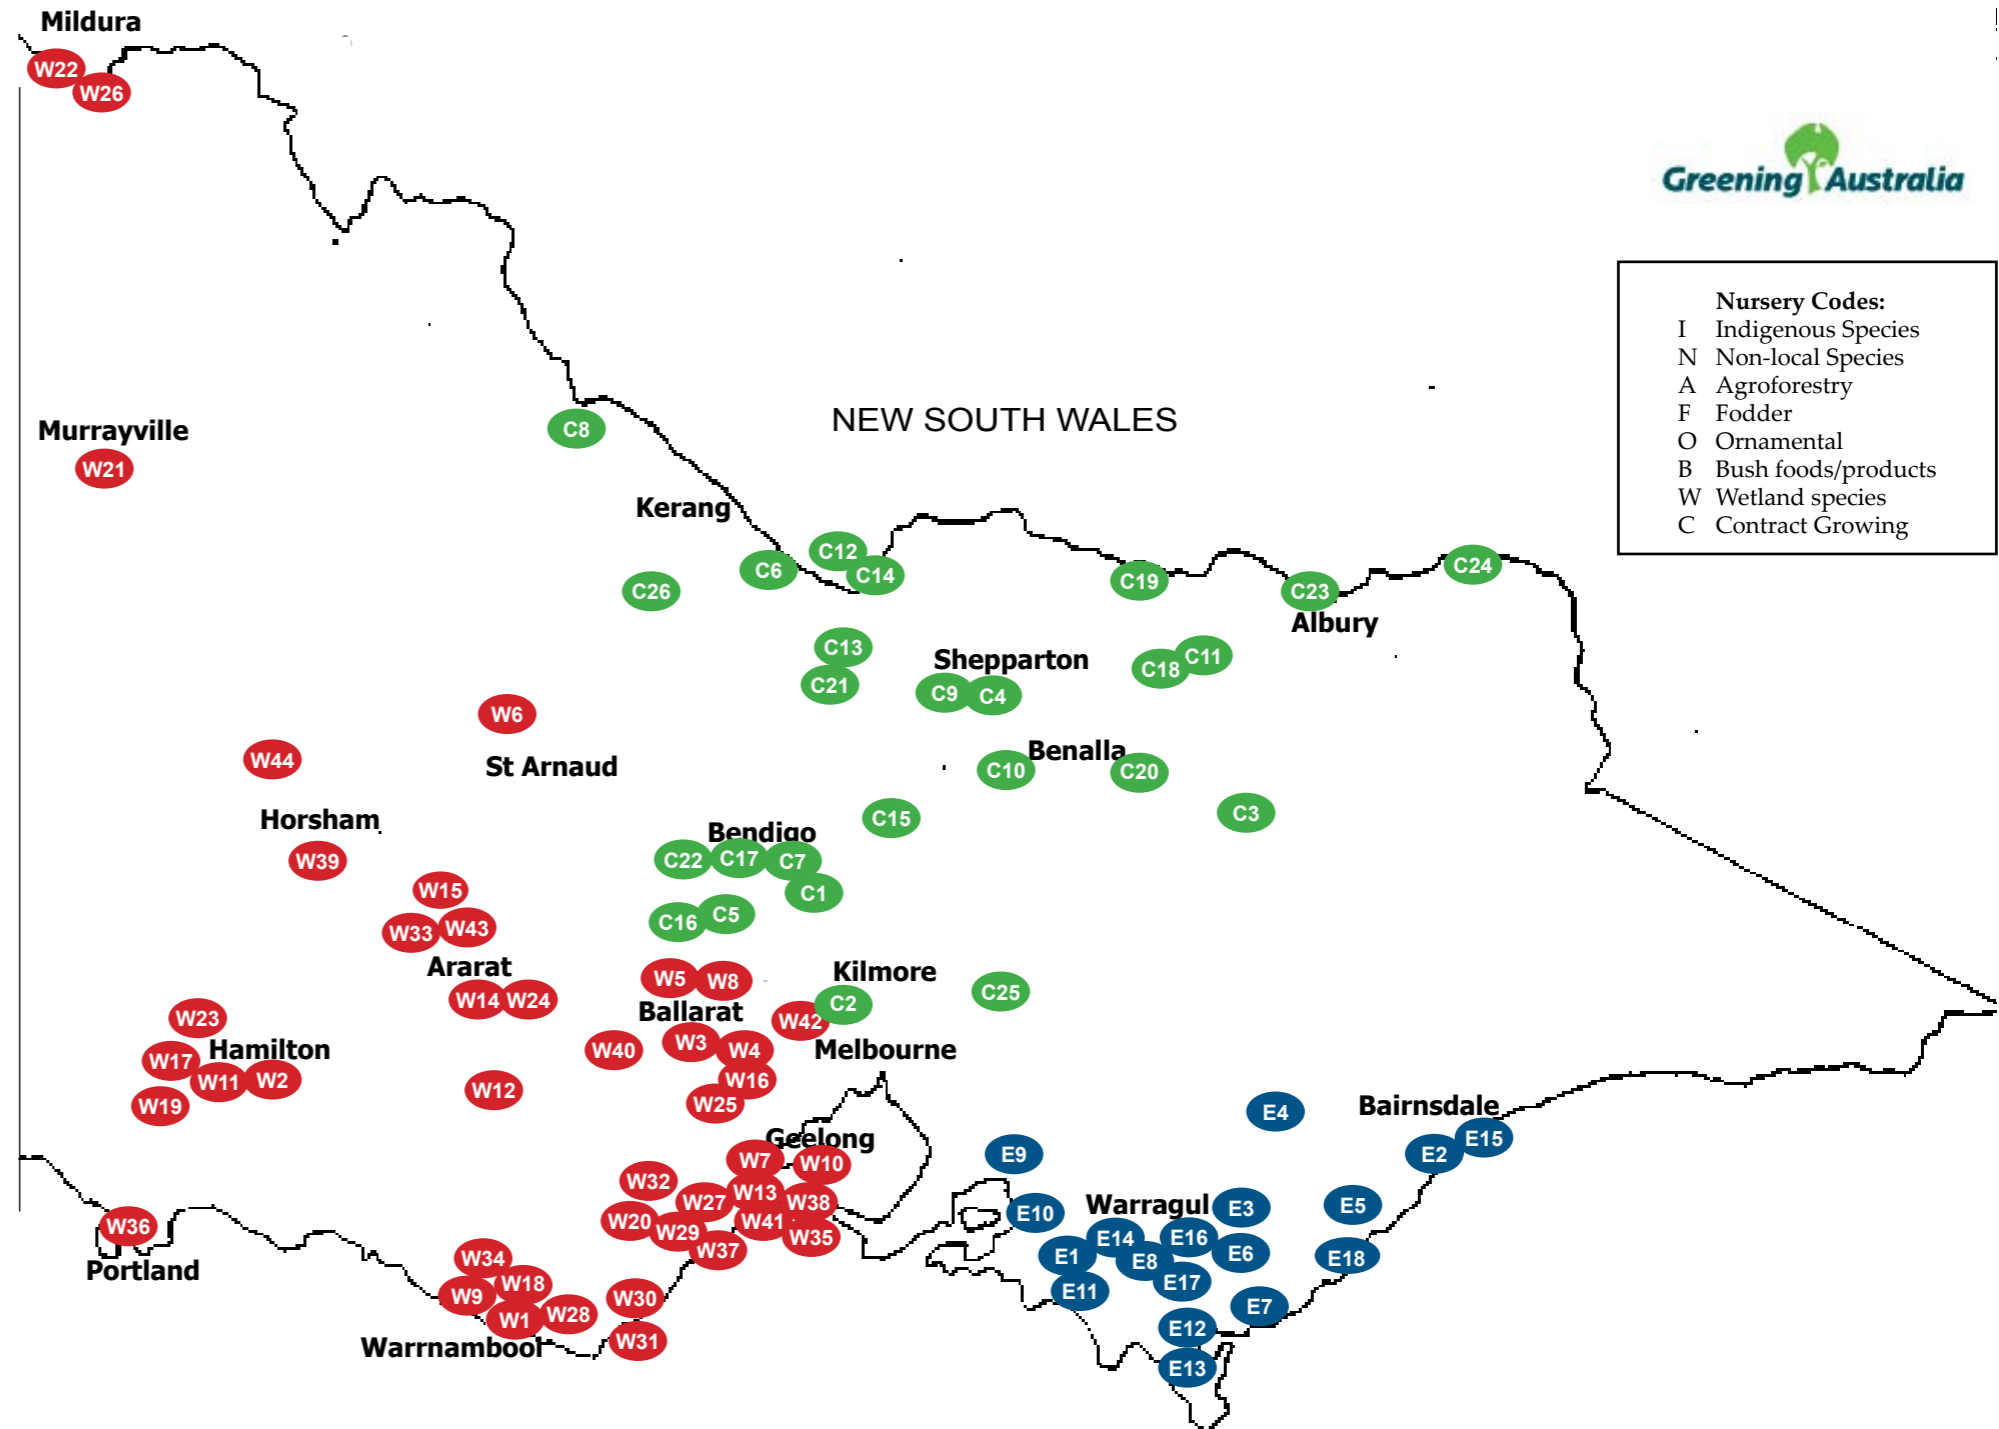

General Information

The nurseries and growers listed here supply native trees, shrubs and other plants appropriate for use in revegetation of farms, roadsides and other land in the different regions of rural Victoria.

When purchasing plants, ask the grower for details on seed source and species suitability for your site.

Greening Australia encourages the responsible collection of seed from remnant native plants found in your local area. The local nurseries and growers listed, whether indigenous or not, will generally be willing to propagate from seed that you supply. Permits are required to collect native seed from public land.

Plant stock provided by the listed nurseries and growers is generally either 15 cm tubestock, cell tray-plug systems (eg. Hiko, Lannen) or open-rooted seedlings.

If you require further assistance with plant selection, contact Greening Australia or the Department of Sustainability and Environment. Greening Australia also has lists of seedbanks and seed collectors in Victoria and indigenous nurseries in greater Melbourne.

INDIGENOUS NURSERIES IN REGIONAL VICTORIA 2011

Nursery Codes:	
I	Indigenous Species
N	Non-local Species
A	Agroforestry
F	Fodder
O	Ornamental
B	Bush foods/products
W	Wetland species
C	Contract Growing

AMENDMENTS
It is intended that this listing will be revised annually.